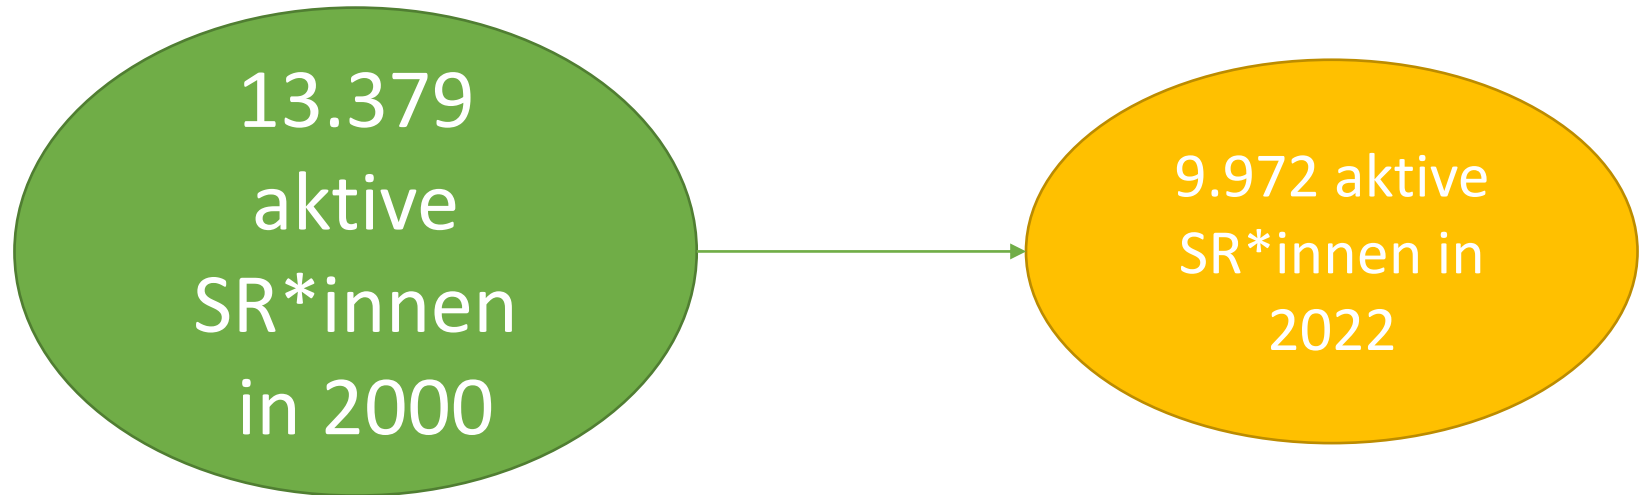

Aktuelles aus dem BFV Schiedsrichter*innen Bereich

14.03.2024

Ausgangslage: Hauptherausforderung im BFV-SR*innen Bereich

BAYERISCHER
FUSSBALL-VERBAND

JA

STIMMKARTE

26. ORDENTLICHER
BFV-VERBANDSTAG

24./25. JUNI 2022 IN BAD GÖGGING

**TIEFGREIFENDE REFORM DES
SCHIEDSRICHTERWESENS BESCHLOSSEN**

A photograph of three referees standing on a soccer field. The referee on the left is a woman in a green uniform, holding a yellow and orange card. The referee in the center is a man in a yellow uniform, holding a yellow and orange flag. The referee on the right is a man in a light blue uniform, wearing glasses and a watch. They are all smiling and standing in front of a soccer goal with a green net. The background shows trees and a clear sky.